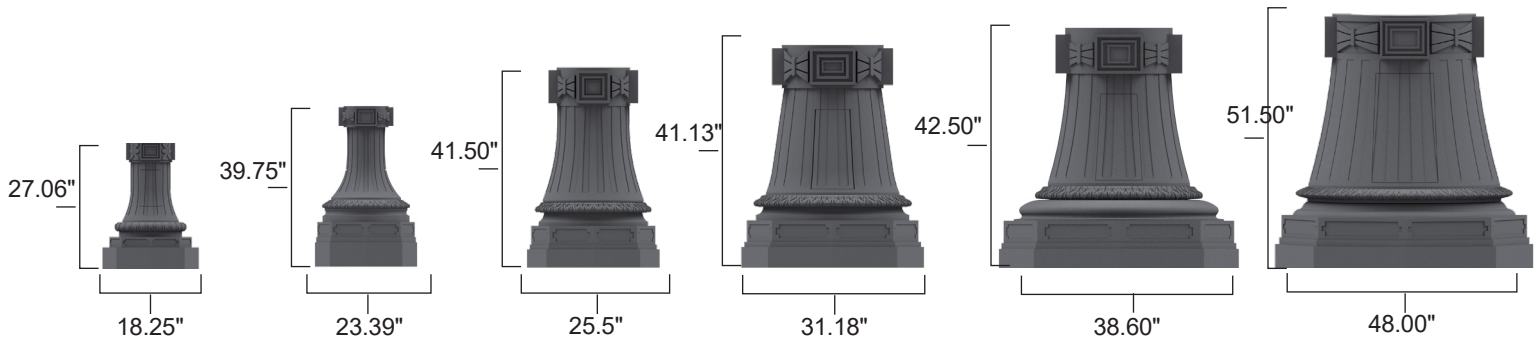

28800 Ida Street, Valley NE, 69064 | valmontstructures.com | 800.825.6668