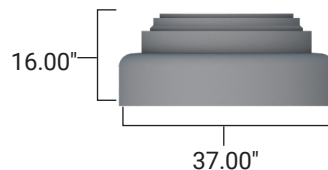

Model 5Y18AC Shown

Pole Range: 4.00" - 30.00" Tapered

Model #:

5Y18AC

5Y21AC

5Y26AC

5Y34AC

5Y37AC