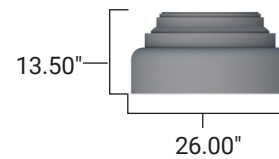

Model 5Y18AC Shown

Pole Range: 4.00" - 30.00" Tapered

Model #:

5Y18AC

5Y21AC

5Y26AC

5Y34AC

5Y37AC