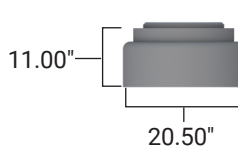

Model 5Y18AC Shown

Pole Range: 4.00" - 30.00" Tapered

Model #:

5Y18AC

5Y21AC

5Y26AC

5Y34AC

5Y37AC