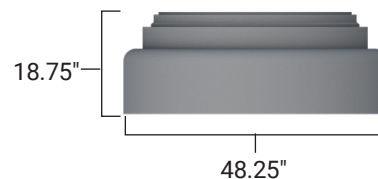

DECORATIVE BASES designed with CLASSIC ELEGANCE

- Aesthetics fit for historic, contemporary or transitional applications
- Clamshell design for quick, easy assembly
- Clean, crisp details
- Provided with stainless steel hardware
- Long-lasting finish available in a variety of colors
- Install on new and existing poles to enhance streetscape

Pole Range: 4.00" - 30.00" Tapered

Model #:

5Y18AC

5Y21AC

5Y26AC

5Y34AC

5Y37AC

5Y48AC

28800 Ida Street, Valley NE, 69064 | valmontstructures.com | 800.825.6668