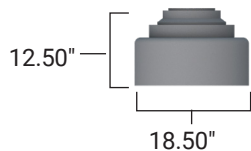

DECORATIVE BASES designed with CLASSIC ELEGANCE

- Aesthetics fit for historic, contemporary or transitional applications
- Clamshell design for quick, easy assembly
- Clean, crisp details
- Provided with stainless steel hardware
- Long-lasting finish available in a variety of colors
- Install on new and existing poles to enhance streetscape

Model 5Y18AC Shown

Pole Range: 4.00" - 30.00" Tapered

Model #:

5Y18AC

5Y21AC

5Y26AC

5Y34AC

5Y37AC