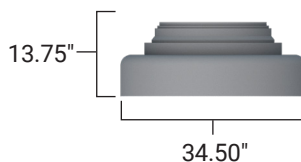

Model 5Y18AC Shown

Pole Range: 4.00" - 30.00" Tapered

Model #:

5Y18AC

5Y21AC

5Y26AC

5Y34AC

5Y37AC